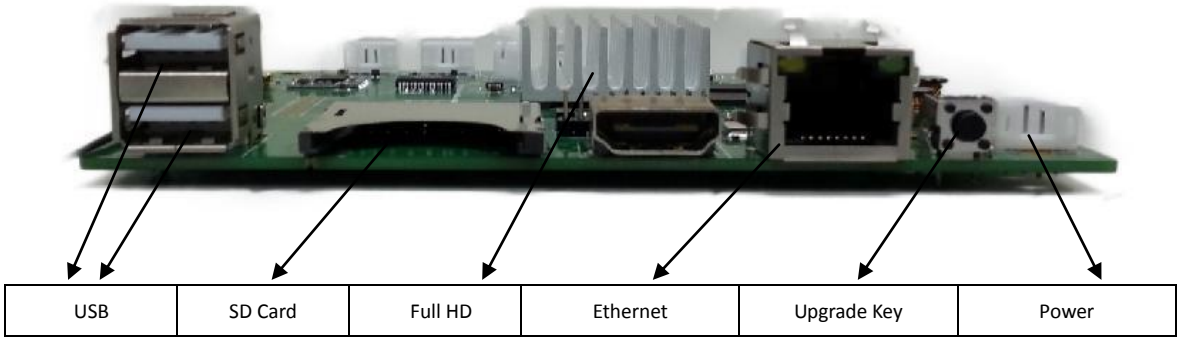

TV Android Board

USB	IR & Keys	UART	Communication
-----	-----------	------	---------------

USB	SD Card	Full HD	Ethernet	Upgrade Key	Power
-----	---------	---------	----------	-------------	-------

Features

OS	Android 4.2.2
OSD	Multi - Languages
External Storage	USB Drive Storage, SD Card (FAT, FAT32, NTFS)

Hardware Platform

CPU	Dual Core ARM CORTEX-A9 (40nm CMOS) 7500 MIPS
Main Frequency	1.5 Hz
Nand Flash	Internal 4GB
SDRAM	1GB DDR3

Terminal

Full HD	V1.4, 720P/1080P
USB	V2.0 Default 2 posrts
SD Card	1 Slot

Interaction

IR	NEC protocol default
Mouse	USB Interface
Keyboard	USB Interface
USB Camera	USB Interface
DLNA	Support

USB Multimedia Playback Format